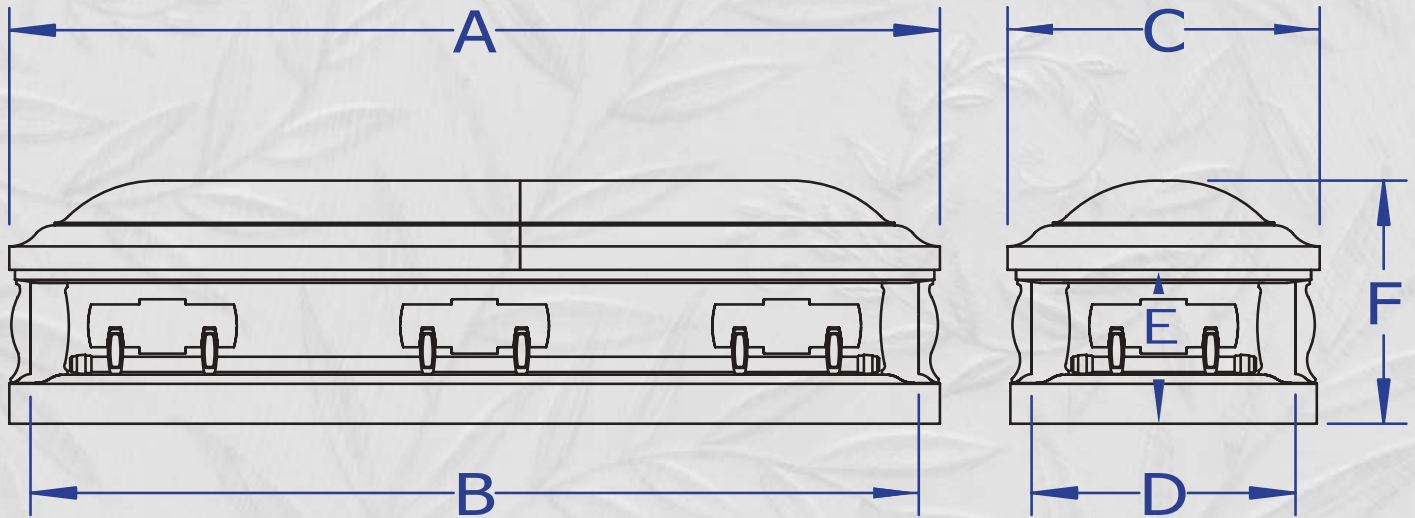

GREEK KEY ACCENT

DOUBLE PINSTRIPE

IVY ACCENT

~ CASKET DIMENSIONS ~

Casket Name	Outside Length	Inside Length	Outside Width	Inside Width	Depth - Bottom to Header	Outside Height	Weight (Approx lbs.)
	A	B	C	D	E	F	G
BRONZE							
Hallmark	83 1/4"	77"	28"	26 1/4"	12 1/2"	23 1/2"	270
Winchester	83"	79 1/2"	28"	26 1/4"	12"	23 1/2"	204
Classic Bronze	83"	78 3/4"	28"	26 1/4"	12 1/2"	21 1/4"	204
COPPER							
Clark Copper	83"	79 1/2"	28"	26 1/4"	12"	23 1/2"	207
Tapestry Rose Copper	83"	78 1/2"	28"	23 1/2"	13"	23 3/4"	203
Aegean Copper	83"	78 1/2"	28"	23 1/2"	13"	23 3/4"	203
STAINLESS STEEL							
Tapestry Rose	83"	78 1/2"	28"	23 1/2"	13 1/4"	23 1/4"	170
Blue Mist Praying Hands	83"	78 1/2"	28"	23 1/2"	13 1/4"	23 1/4"	170
Carnegie	83 1/2"	81"	28 1/2"	26"	14"	22"	162
Morgan	83 1/2"	81"	28 1/2"	26"	14"	22"	162
Vanderbilt	83 1/2"	81"	28 1/2"	26"	14"	22"	162
Rockefeller	83 1/2"	81"	28 1/2"	26"	14"	22"	162
Eleanor	83 1/2"	81"	28 1/2"	26"	14"	22"	162
Mother Champagne Rose	83 1/2"	81"	28 1/2"	26"	14"	22"	162
Hyacinth	83 1/2"	79"	28 1/2"	24"	15 1/2"	22 1/4"	150
Countryside	83"	81"	28 1/4"	25 1/4"	13"	23 3/4"	175
16 GAUGE							
Tiger Eye	83"	80"	28 1/4"	23 1/2"	12 1/2"	23 1/2"	190